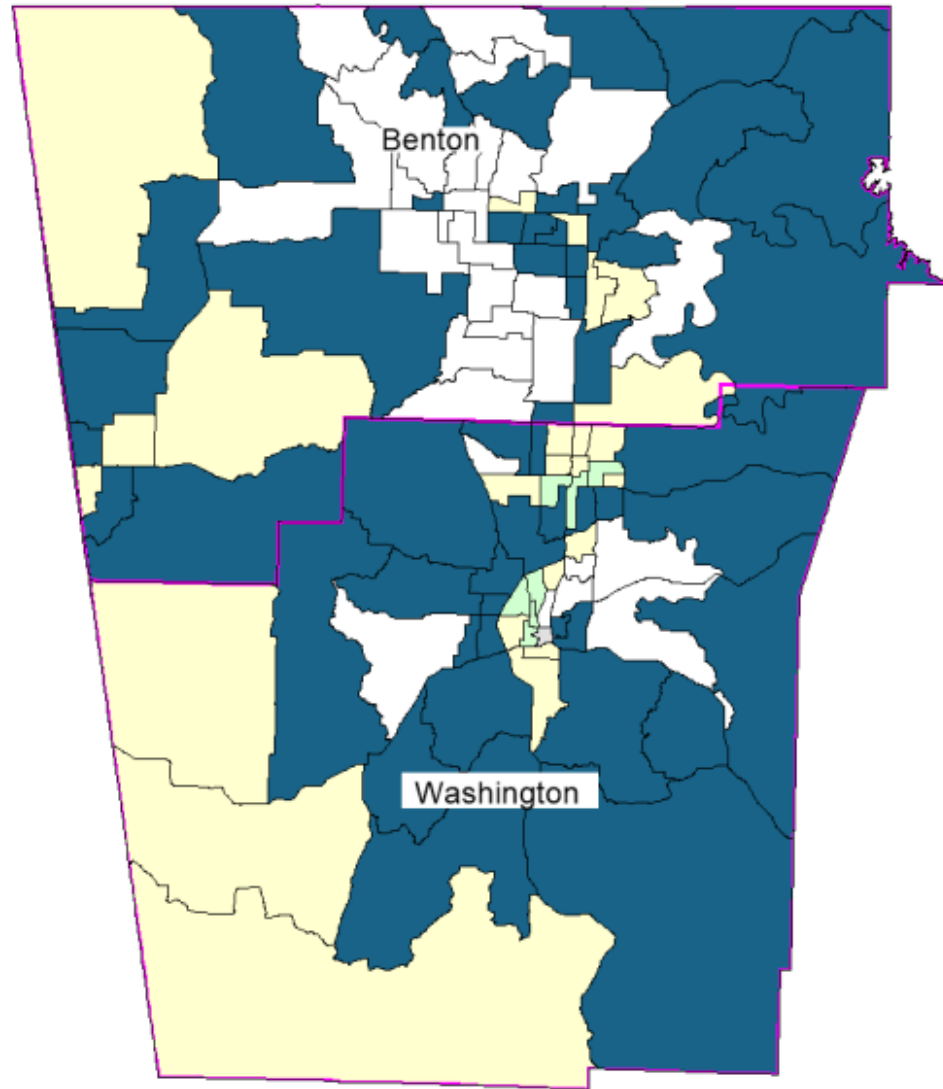

Fayetteville Assessment Area

County 2004

State

Income as % of MSA Median
(# of Tracts in Range)

White	$\geq 120\%$ (28)
Dark Blue	$80\% < 120\%$ (51)
Yellow	$50\% < 80\%$ (24)
Light Green	$0.01\% < 50\%$ (7)
Grey	All Others (1)